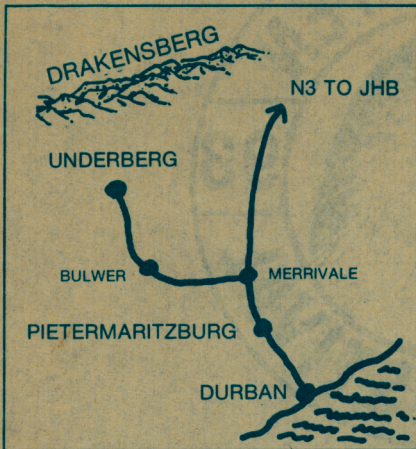

SPLASHY FEN

HOW TO GET THERE

CAMPING IN THE DRAKENSBERG

WHAT TO BRING:

- ★ Tent/Shelter
- ★ Cooking Utensils
- ★ Warm Clothing
- ★ Sleeping Bag
- ★ Toiletries
- ★ A Friend
- ★ No Glass
- ★ Suntan Lotion

FACILITIES:

- ★ BETTER Toilets
- ★ Hot Showers
- ★ Food Stalls
- ★ Bar
- ★ Arts & Crafts
- ★ A Good Vibe