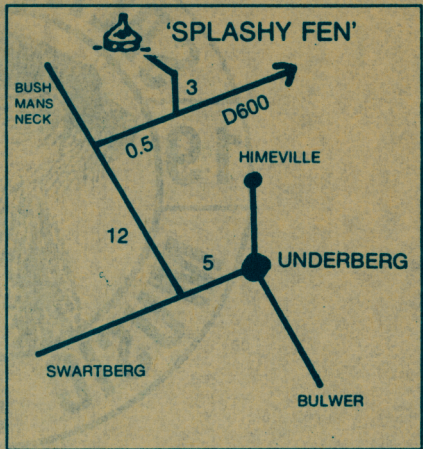

SPLASHY FEN

HOW TO GET THERE

CAMPING IN THE DRAKENSBERG

WHAT TO BRING:

- ★ Tent/Shelter
- ★ Cooking Utensils
- ★ Warm Clothing
- ★ Sleeping Bag
- ★ Toiletries
- ★ A Friend
- ★ No Glass
- ★ Suntan Lotion

FACILITIES: